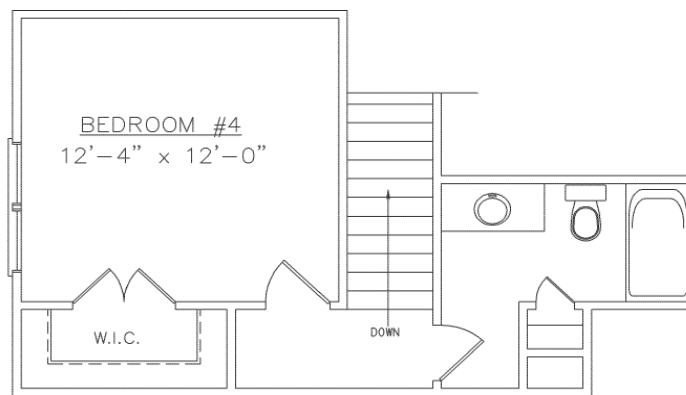

Brunswick Plantation & Golf Resort®

The Roswell

approx. 2125 sq.ft.

2nd FLOOR PLAN
305 HEATED SQUARE FEET

Brunswick Plantation & Golf Resort®

For more information, call us at (800)835-4533 or visit www.brunswickplantationhomes.com

The Roswell

approx. 2125 sq.ft.

***Notes:**

**ALL Skylights, Fireplaces, Bay Windows, & Front Doors are
Optional Upgrades**

Brunswick Plantation & Golf Resort®

For more information, call us at (800)835-4533 or visit www.brunswickplantationhomes.com