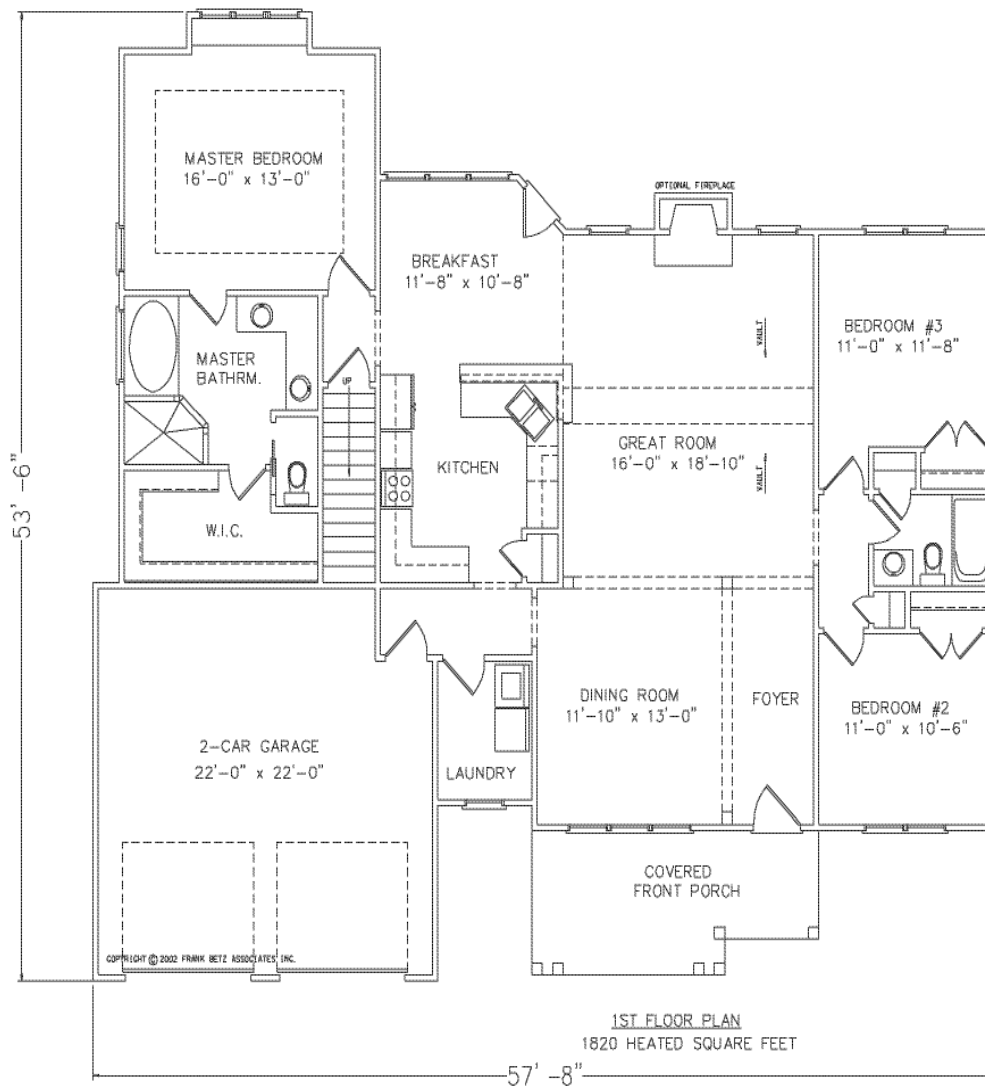

Brunswick Plantation & Golf Resort®

The Roswell

approx. 2125 sq.ft.

2nd FLOOR PLAN
305 HEATED SQUARE FEET

Brunswick Plantation & Golf Resort®

For more information, call us at (800)835-4533 or visit www.brunswickplantationhomes.com

The Roswell

approx. 2125 sq.ft.

***Notes:**

**ALL Skylights, Fireplaces, Bay Windows, & Front Doors are
Optional Upgrades**

Brunswick Plantation & Golf Resort®

For more information, call us at (800)835-4533 or visit www.brunswickplantationhomes.com