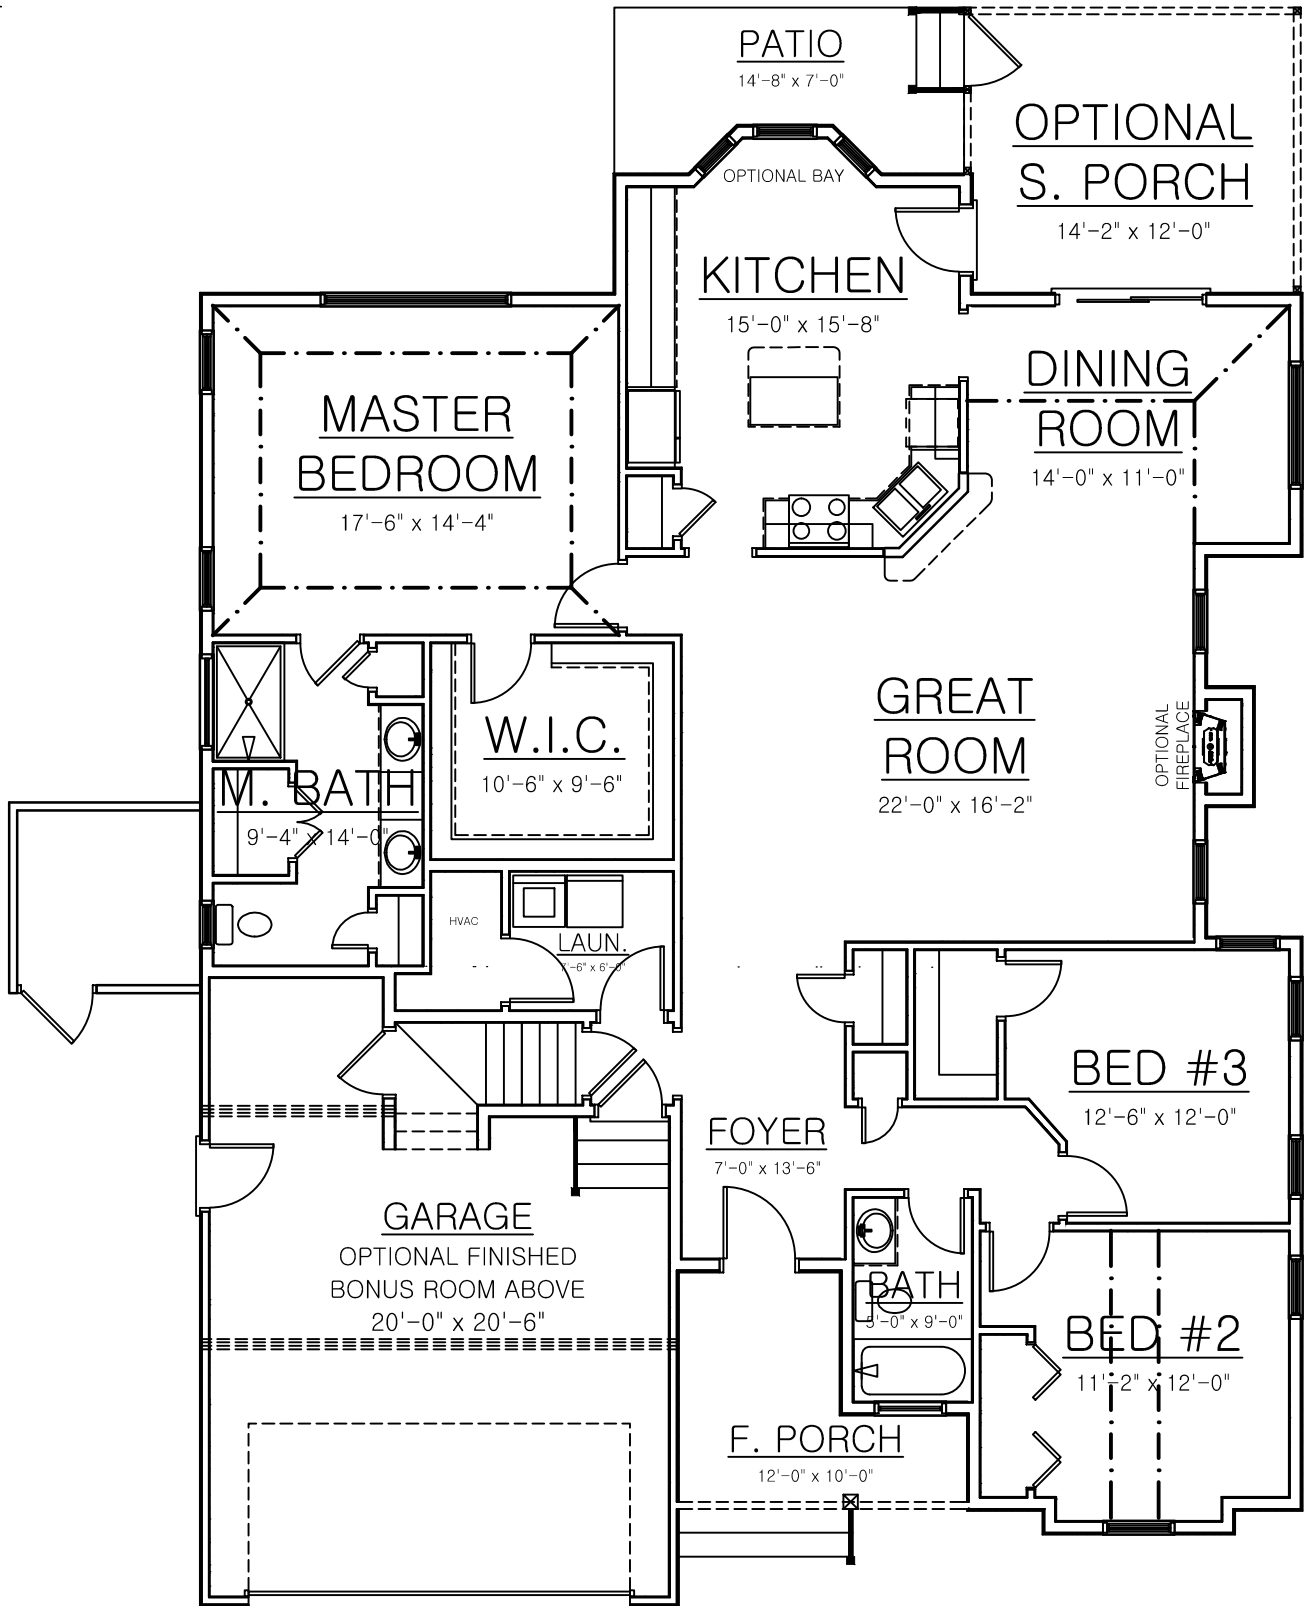

# THE MALVERN

1,928 +/- HEATED SQ. FEET

Brunswick Plantation and Golf Resort®