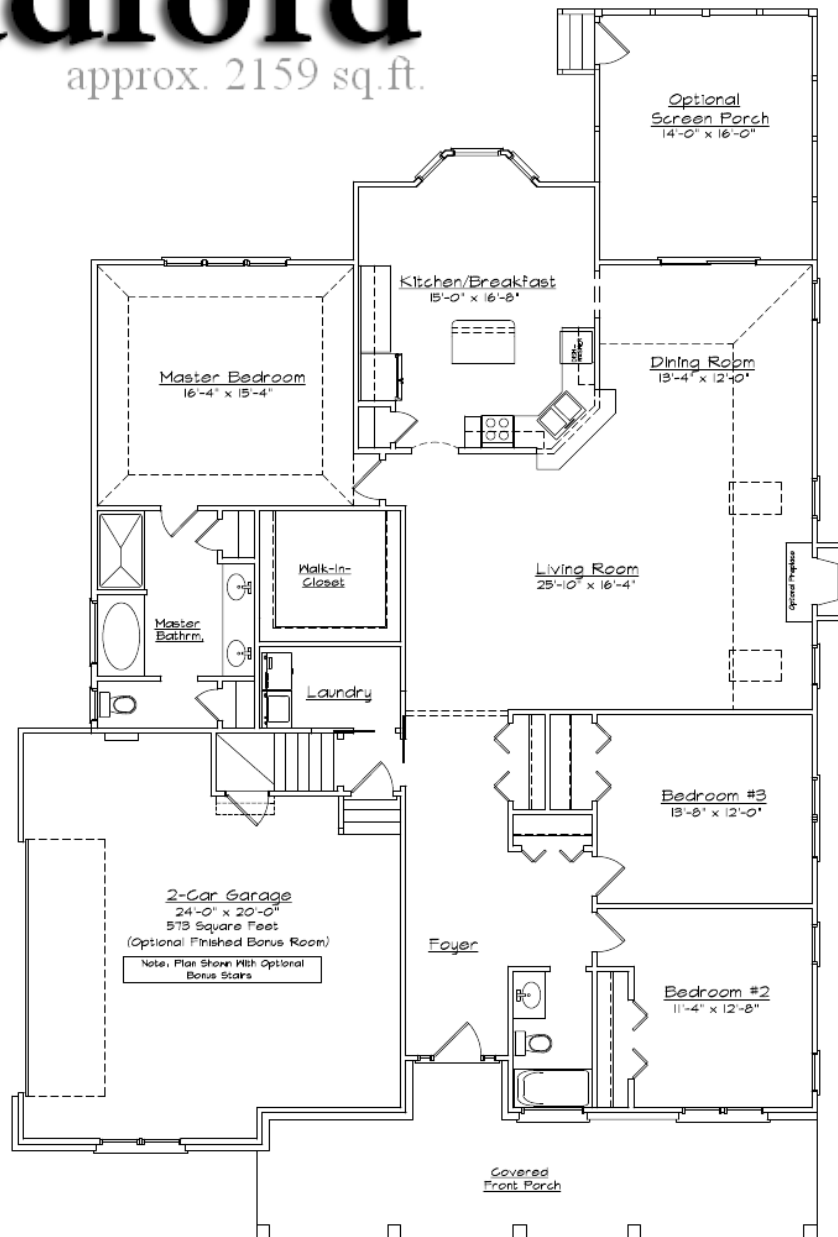

## The Bradford

approx. 2159 sq.ft.

Bradford Front Elevation

**Brunswick Plantation & Golf Resort®**

For more information, call us at (800)835-4533 or visit [www.brunswickplantationhomes.com](http://www.brunswickplantationhomes.com)

# The Bradford

approx. 2159 sq.ft.

**\*Notes:**

**ALL Skylights, Fireplaces, Bay Windows, & Front Doors are Optional Upgrades**

Bradford Floorplan  
2,159 Heated Square Feet

**Brunswick Plantation & Golf Resort®**