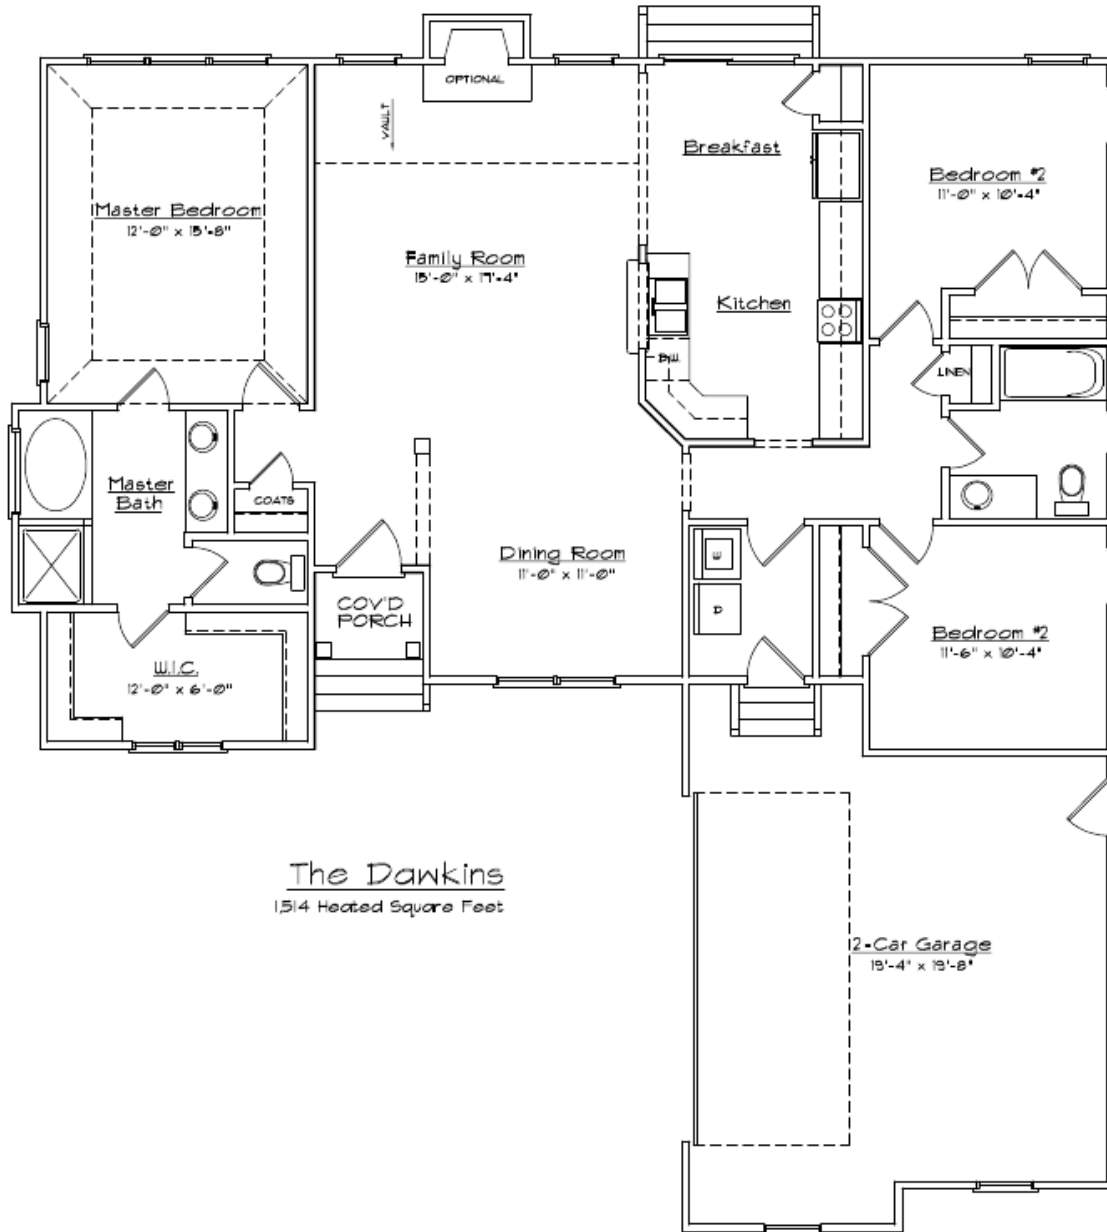

Brunswick Plantation & Golf Resort®

The Dawkins

approx. 1514 sq. ft.

The Dawkins

Brunswick Plantation & Golf Resort®

For more information, call us at (800)835-4533 or visit www.brunswickplantationhomes.com

The Dawkins

approx. 1514 sq.ft.

The Dawkins
1514 Heated Square Feet

***Notes:**

**ALL Skylights, Fireplaces, Bay Windows, & Front Doors are
Optional Upgrades**

Brunswick Plantation & Golf Resort®

For more information, call us at (800)835-4533 or visit www.brunswickplantationhomes.com