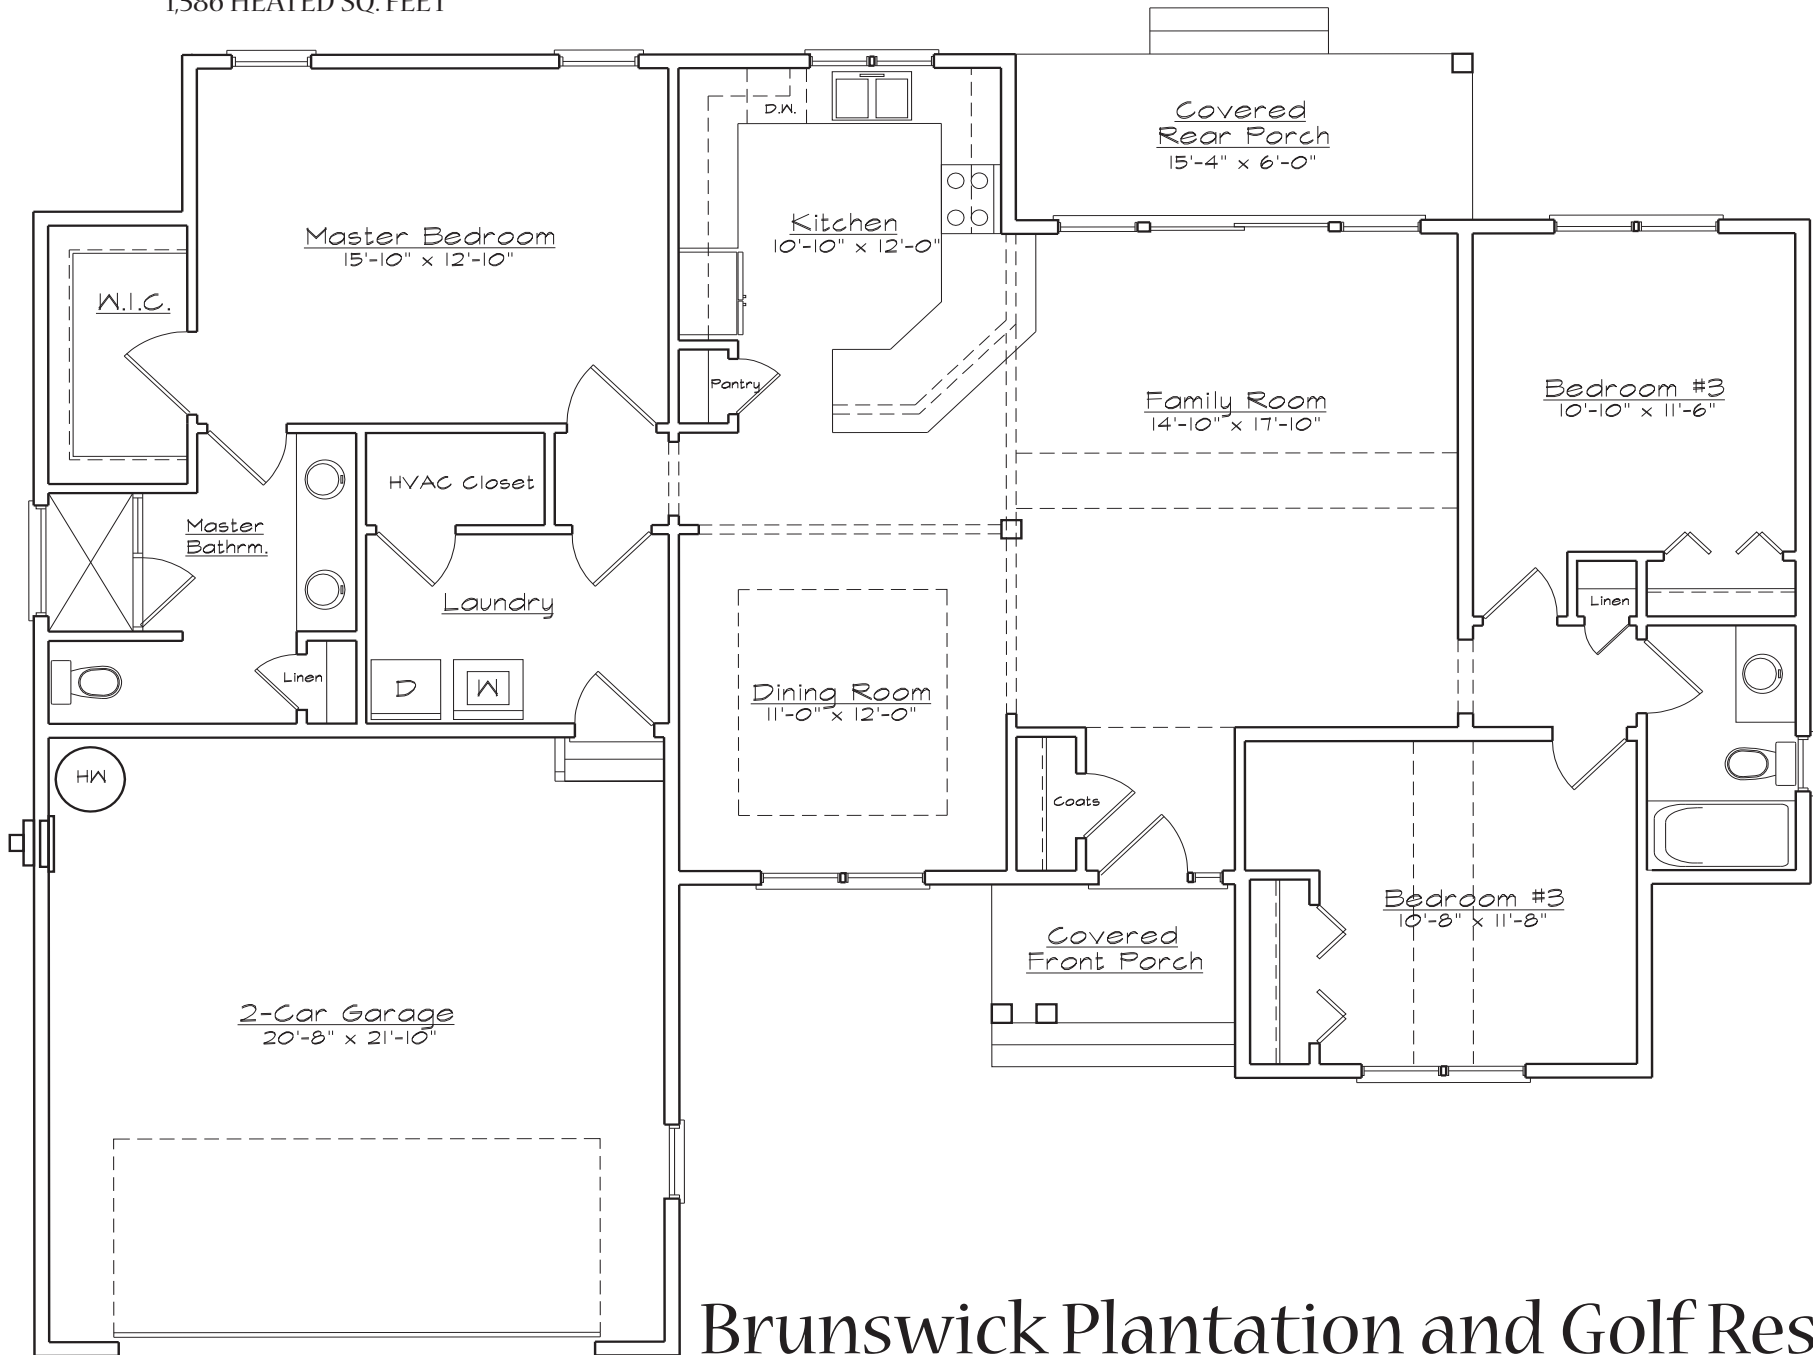

# THE HILLIGAN

1,586 HEATED SQ. FEET

Brunswick Plantation and Golf Resort