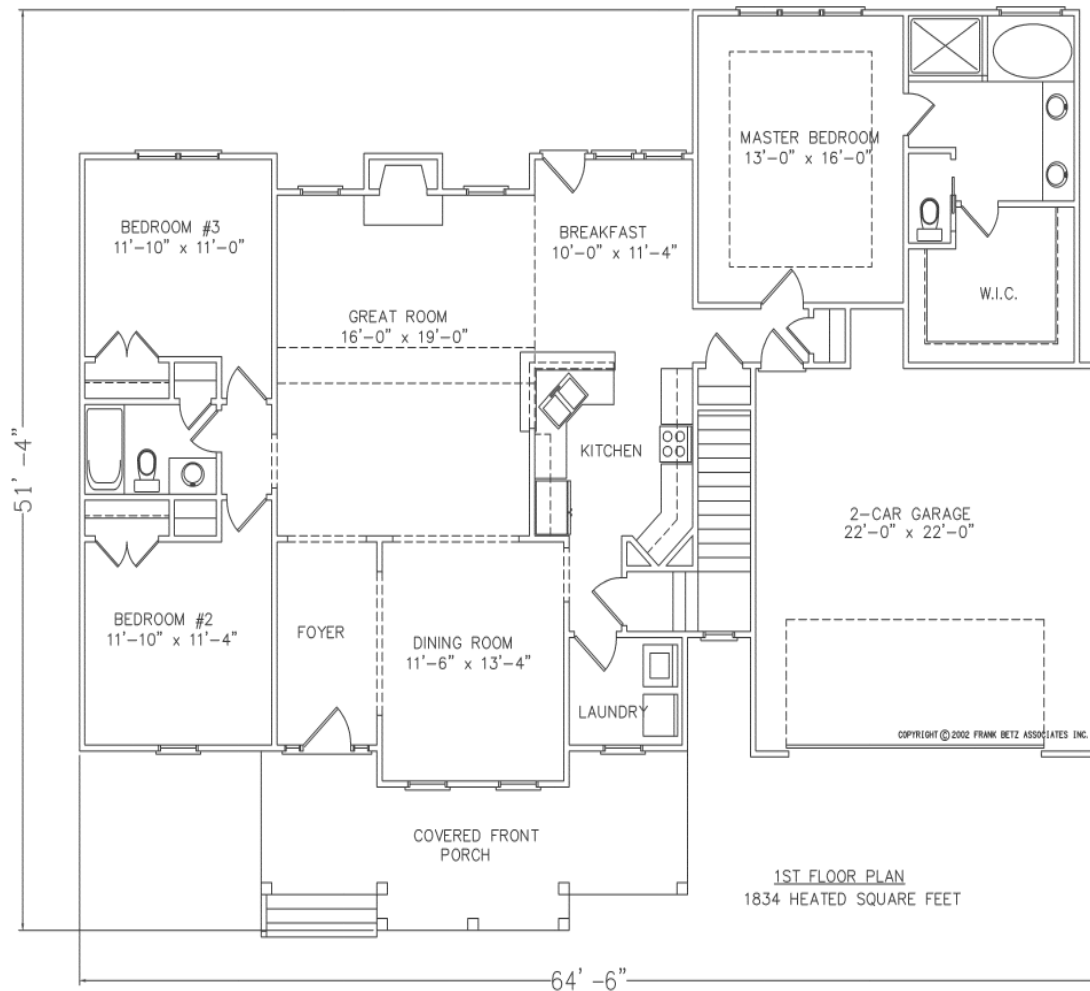

Brunswick Plantation & Golf Resort®

The Kenmore Park

approx. 2148 sq.ft.

2nd FLOOR PLAN
314 HEATED SQUARE FEET

Brunswick Plantation & Golf Resort®

For more information, call us at (800)835-4533 or visit www.brunswickplantationhomes.com

The Kenmore Park

approx. 2148 sq.ft.

***Notes:**

**ALL Skylights, Fireplaces, Bay Windows, & Front Doors are
Optional Upgrades**

Brunswick Plantation & Golf Resort®

For more information, call us at (800)835-4533 or visit www.brunswickplantationhomes.com