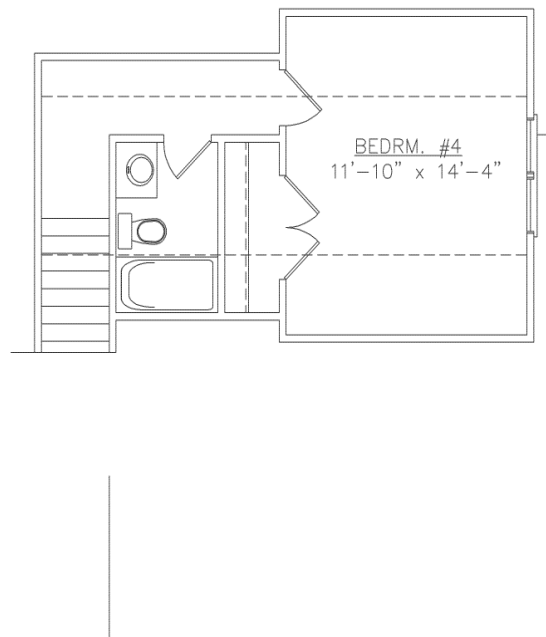

Brunswick Plantation & Golf Resort®

The Kenmore Park

approx. 2148 sq.ft.

2nd FLOOR PLAN
314 HEATED SQUARE FEET

Brunswick Plantation & Golf Resort®

For more information, call us at (800)835-4533 or visit www.brunswickplantationhomes.com

The Kenmore Park

approx. 2148 sq.ft.

***Notes:**

**ALL Skylights, Fireplaces, Bay Windows, & Front Doors are
Optional Upgrades**

Brunswick Plantation & Golf Resort®

For more information, call us at (800)835-4533 or visit www.brunswickplantationhomes.com