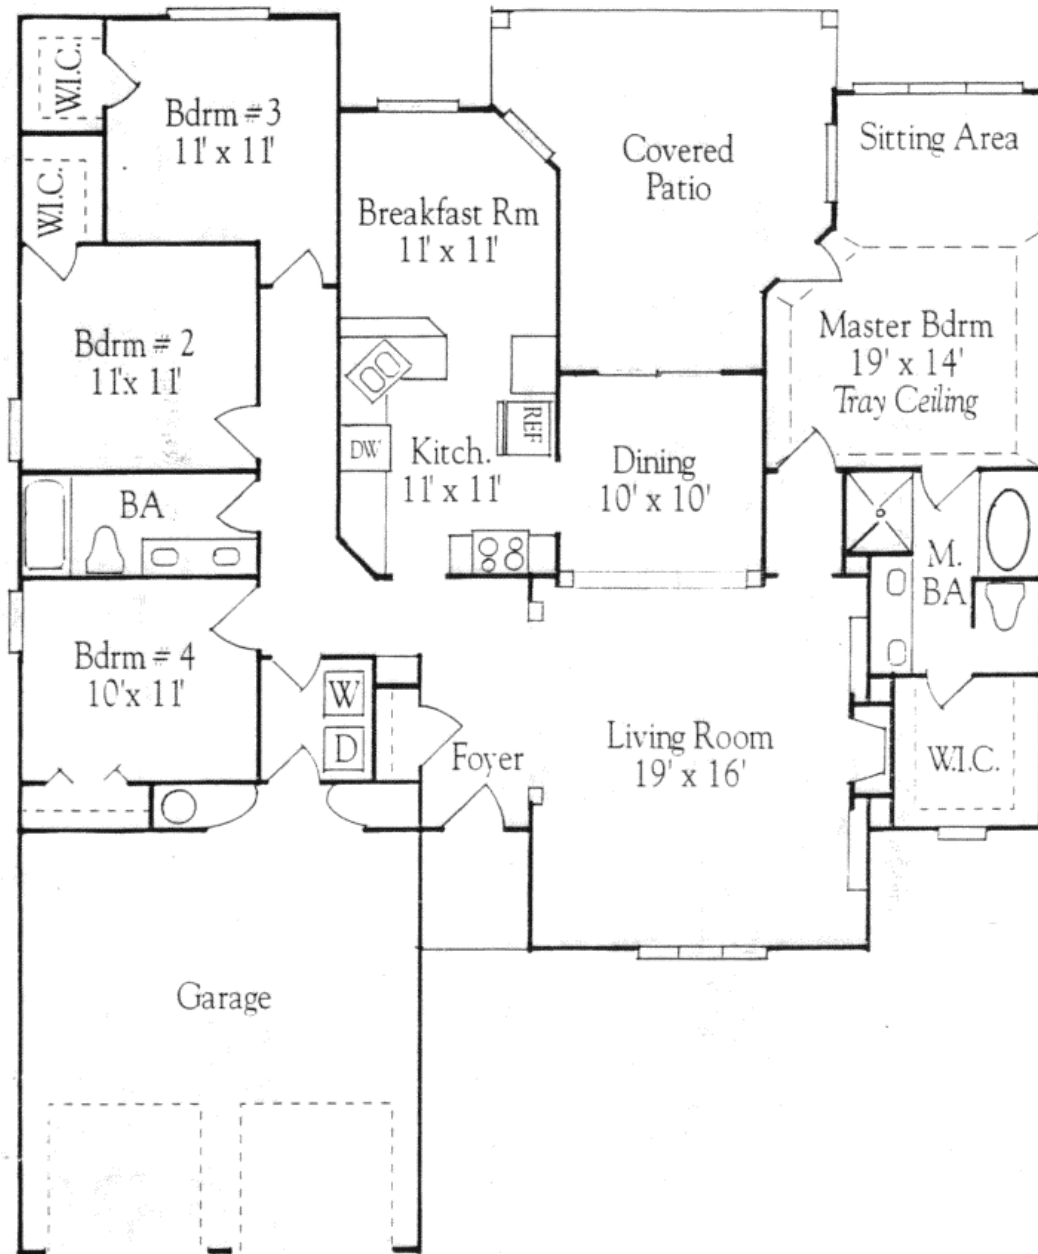

Brunswick Plantation & Golf Resort®

The Wright

approx. 1,920 sq.ft.

Brunswick Plantation & Golf Resort®

For more information, call us at (800)835-4533 or visit www.brunswickplantationhomes.com

The Wright

approx. 1,920 sq.ft.