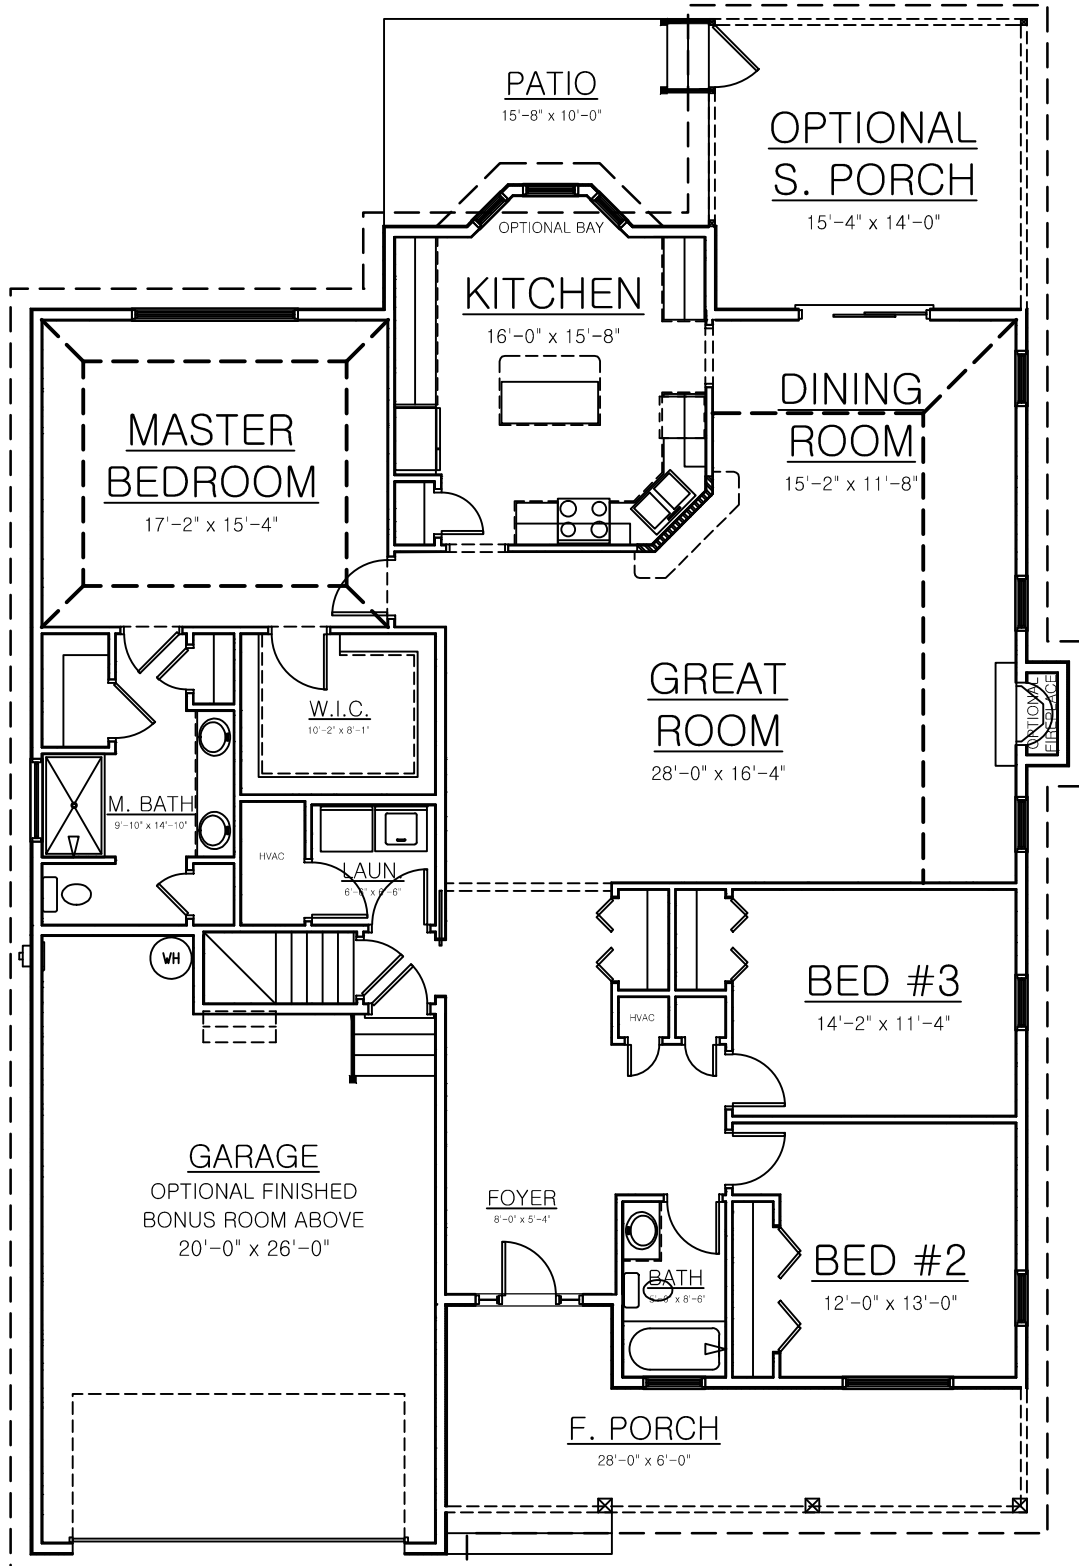

# THE BENNINGTON

2168 HEATED SQ. FEET

Brunswick Plantation and Golf Resort®